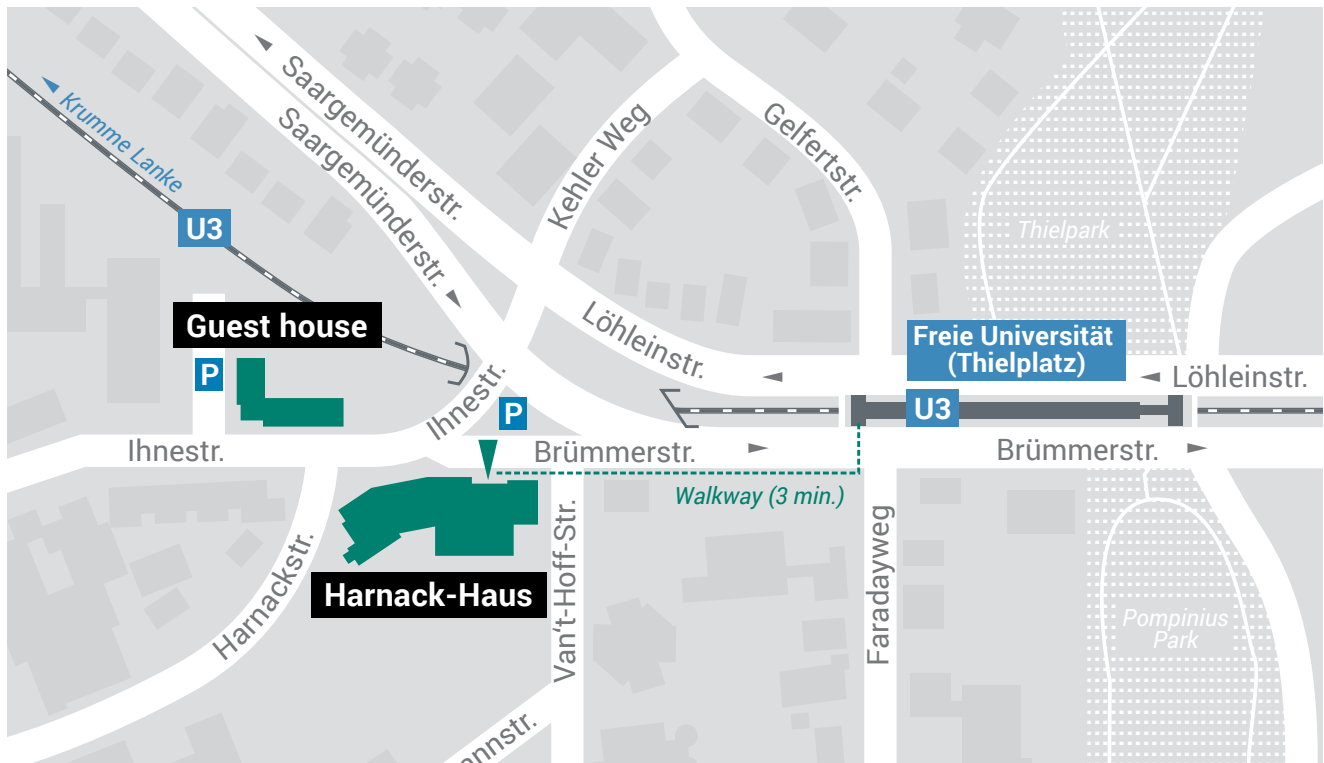

How to get to the Harnack-Haus

Start at train station Südkreuz (9 km)

... use the S-Bahn city train S41 Ringbahn (only selected trains) to *Heidelberger Platz*. There change for underground line U3 towards *Krumme Lanke* to the station *Freie Universität (Thielplatz)*. Leave the underground station by walking to the direction of travel and by using the left exit. The Harnack House is 100 m away on the right side.

Start at airport Tegel (18 km)

... use bus 109 towards *Zoologischer Garten*. Change at *Jakob-Kaiser-Platz* for underground line U7 towards *Rudow* to *Fehrbelliner Platz*. There change for underground line U3 towards *Krumme Lanke* to the station *Freie Universität (Thielplatz)*. Leave the underground station by walking to the direction of travel and by using the left exit. The Harnack House is 100 meters away on the right side.

Arrival by car

If you arrive via highway A 115 take exit *Hüttenweg number 2*, turn right towards Dahlem until you reach the corner of *Clayallee*. Then turn right and at the next crossroads turn left to *Saargemünder Straße*. A short time afterwards, you reach the Harnack House at the corner of *Ihnestraße*.

The Harnack-Haus and the guest house are located on *Ihnestraße* in Berlin Dahlem near *Clayallee*. They are only 50 meters away from each other. Both houses provide sufficient car park for those who choose to arrive by their own car.